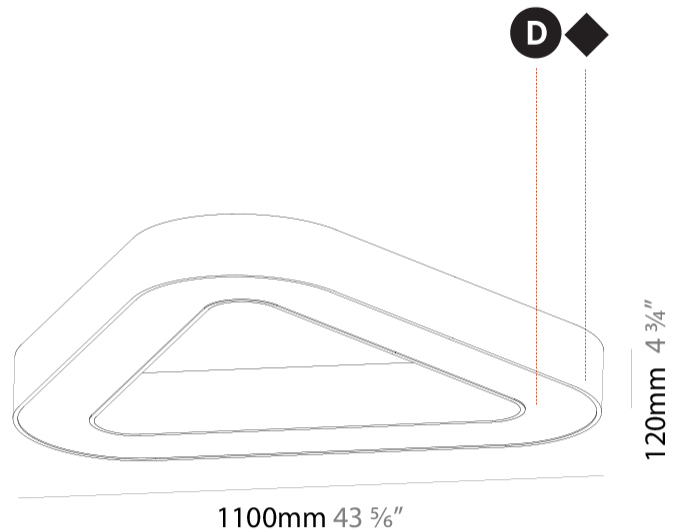

GENERAL

Series: Glorious
Subseries: Glorious Victory
Brand: Prolicht
Division: Architectural
Mounting Type: Surface
Mounting Location: Ceiling
Subcategory: Ambient

PHYSICAL

Shape: Abstract
Length (mm): 1100
Length (in): 43 ⁵/₁₆
Width (mm): 1100
Width (in): 43 ⁵/₁₆
Height (mm): 120
Height (in): 4 ³/₄
Light Distribution: Direct
Weight (kg): 10.20
Weight (lbs): 22.48
Diffuser: PMMA - Opal or Micro-Prism
Fixture Finish: SSR / BKV / CWI / CRY / HAB / LAG / UFT / ITA / RUA / RUR / MIC / FTG / MYG / TWT / LOD / PUS / FRO / FUP / KIA / POP / BLS / SPG / MEY / GOH / GUM / CHC / COM / ABZ / JAG / OBR / MOS / ROR
Fixture Material: Aluminum

ELECTRICAL

Lamp Type: LED (Zhaga Standard)
Input Wattage (W): 45
Total Output Wattage (W): 36 / 28.8 (3500K)
Dimming: Non-Dimming / Phase Dimming (120Vac only) / 0-10V Dimming
Driver Included: Yes
Driver Location: Integrated
Driver Type: Constant Current - 120 / 277Vac
Driver Class: Class 2
Input Voltage (V): 120 - 277
Constant Current (MA): 350 / 900 (3500K)

LED

Color Temperature (°K): 3000 / 3500 / 4000
Max. Delivered Lumen (lm): 4150 / 4302 / 4390
CRI: >80 CRI
Efficiency (%): 65
Lamp Life (hrs): 50000

OPTICAL

RATINGS AND CERTIFICATIONS

Certified By: Certified for North American Standards
IP rating: IP20